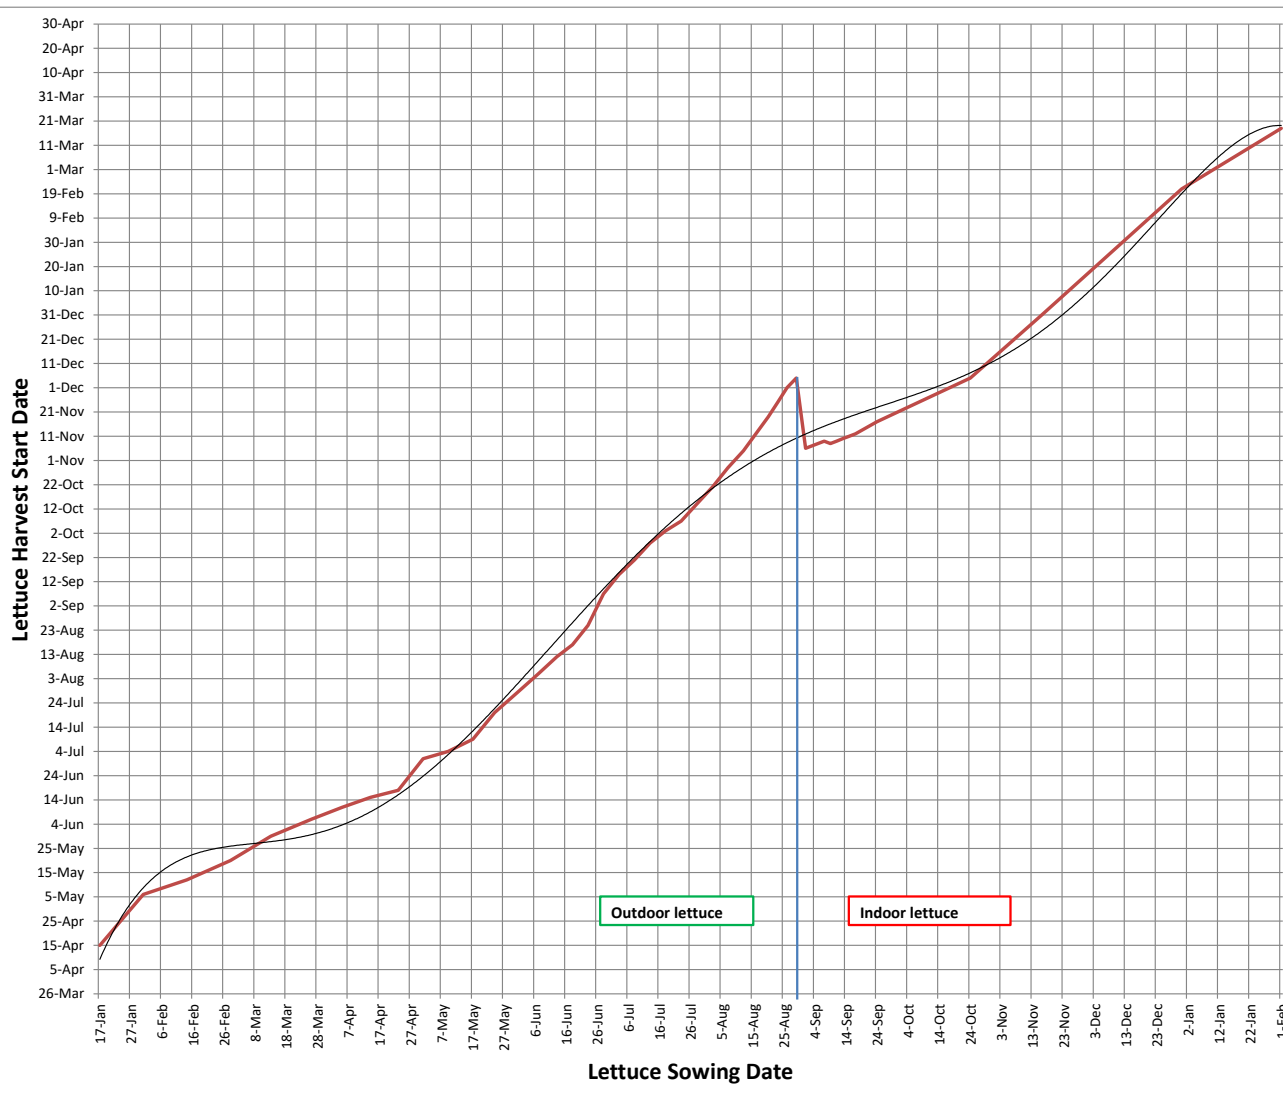

Lettuce Succession Crops

X Sowing Date	Y Harvest Start	Type
17-Jan	15-Apr	Outdoor t/pl head
31-Jan	6-May	Outdoor t/pl head
14-Feb	12-May	Outdoor t/pl head
28-Feb	20-May	Outdoor t/pl head
13-Mar	30-May	Outdoor t/pl head
26-Mar	6-Jun	Outdoor t/pl head
5-Apr	11-Jun	Outdoor t/pl head
14-Apr	15-Jun	Outdoor t/pl head
23-Apr	18-Jun	Outdoor t/pl head
1-May	1-Jul	Outdoor t/pl head
9-May	4-Jul	Outdoor t/pl head
17-May	9-Jul	Outdoor t/pl head
24-May	20-Jul	Outdoor t/pl head
31-May	28-Jul	Outdoor t/pl head
7-Jun	5-Aug	Outdoor t/pl head
13-Jun	12-Aug	Outdoor t/pl head
18-Jun	17-Aug	Outdoor t/pl head
23-Jun	25-Aug	Outdoor t/pl head
28-Jun	7-Sep	Outdoor t/pl head
3-Jul	15-Sep	Outdoor t/pl head
8-Jul	21-Sep	Outdoor t/pl head
13-Jul	28-Sep	Outdoor t/pl head
18-Jul	3-Oct	Outdoor t/pl head
23-Jul	7-Oct	Outdoor t/pl head
28-Jul	14-Oct	Outdoor t/pl head
2-Aug	21-Oct	Outdoor t/pl head
7-Aug	29-Oct	Outdoor t/pl head
12-Aug	5-Nov	Outdoor t/pl head
16-Aug	12-Nov	Outdoor t/pl head
20-Aug	19-Nov	Outdoor t/pl head
23-Aug	25-Nov	Outdoor t/pl head
26-Aug	1-Dec	Outdoor t/pl head
29-Aug	5-Dec	Outdoor t/pl head
1-Sep	6-Nov	Coldframe leaf
3-Sep	7-Nov	Coldframe leaf
5-Sep	8-Nov	Coldframe leaf
7-Sep	9-Nov	Coldframe leaf
9-Sep	8-Nov	Greenhouse leaf
11-Sep	9-Nov	Greenhouse leaf
13-Sep	10-Nov	Greenhouse leaf
15-Sep	11-Nov	Greenhouse leaf
17-Sep	12-Nov	Greenhouse leaf
15-Sep	11-Nov	Hoophouse leaf
24-Sep	17-Nov	Hoophouse leaf
24-Oct	5-Dec	Hoophouse baby leaf
16-Nov	31-Dec	Hoophouse baby leaf
31-Dec	21-Feb	Hoophouse baby leaf
1-Feb	18-Mar	Hoophouse baby leaf

Harvest outdoor lettuce late April-late December, greenhouse lettuce October-February, coldframe lettuce November-February, hoophouse leaf lettuce 11/18-3/1, hoophouse baby lettuce mix 12/5-4/30